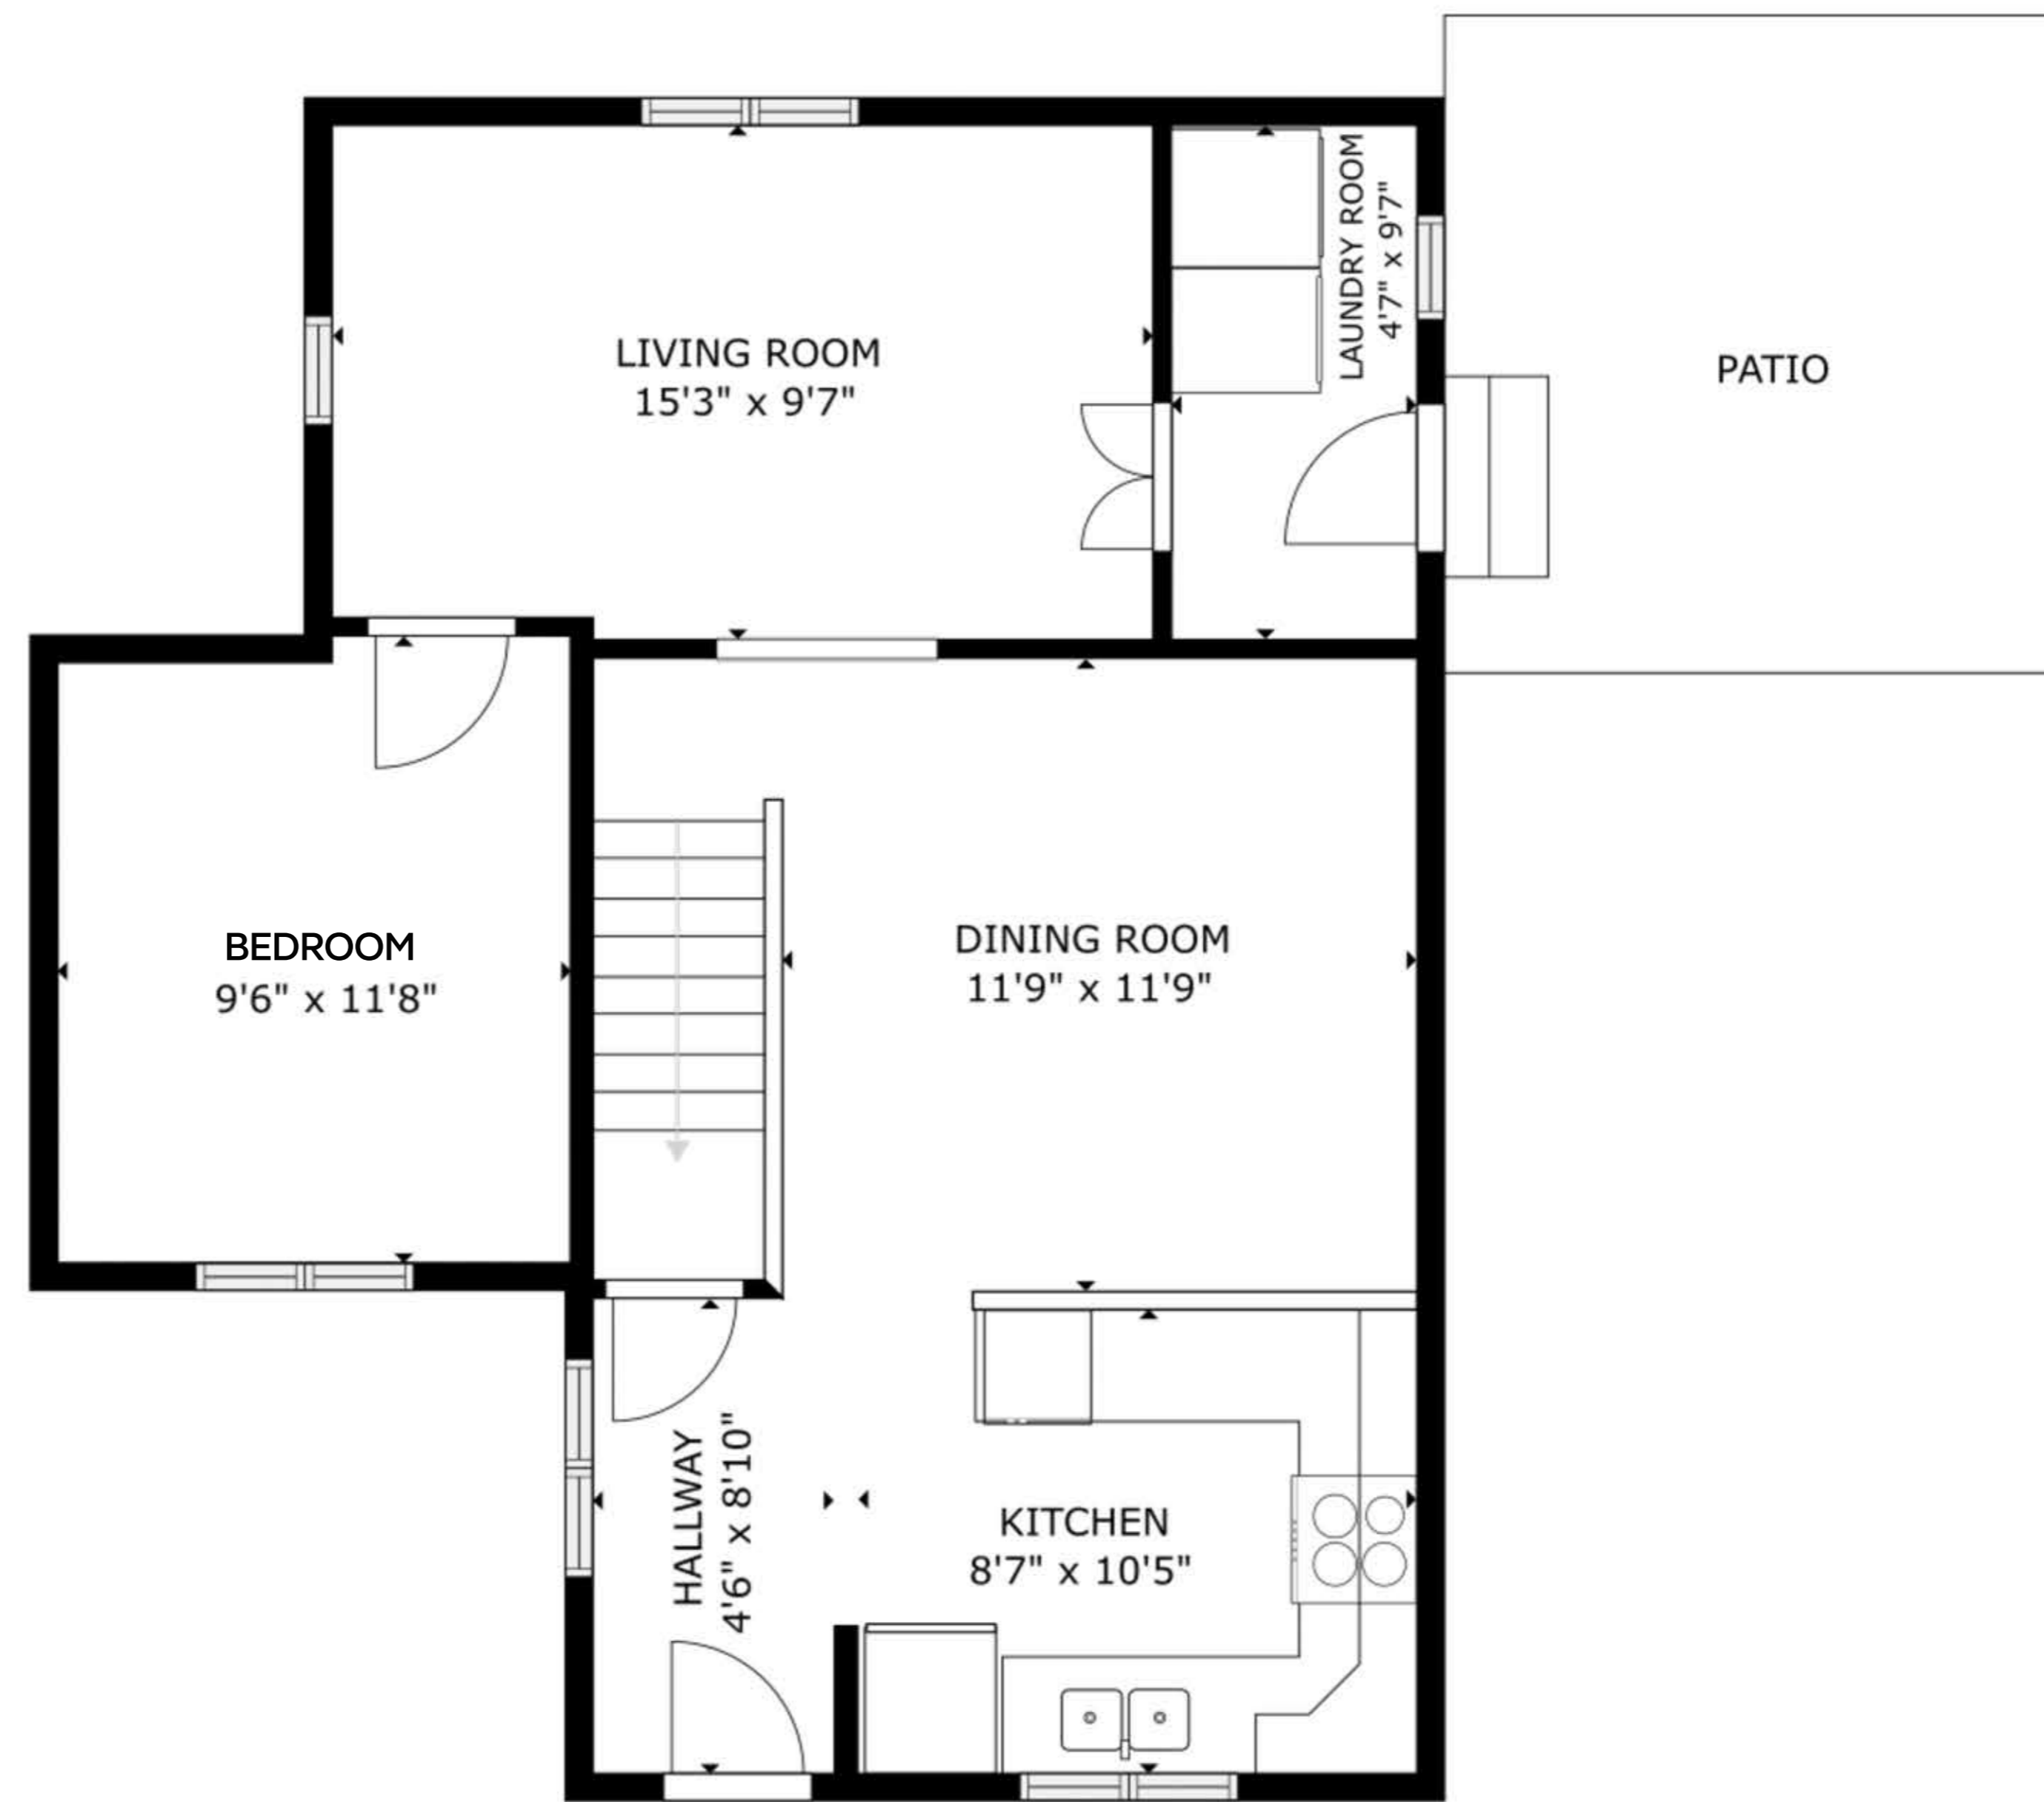

FLOOR 1

FLOOR 2

FLOOR 3

FLOOR 4

GROSS INTERNAL AREA
 FLOOR 1: 272 sq ft, FLOOR 3: 627 sq ft, FLOOR 4: 319 sq ft
 EXCLUDED AREAS; GARAGE: 237 sq ft, PATIO: 147 sq ft
 TOTAL: 1218 sq ft
 SIZES AND DIMENSIONS ARE APPROXIMATE, ACTUAL MAY VARY.