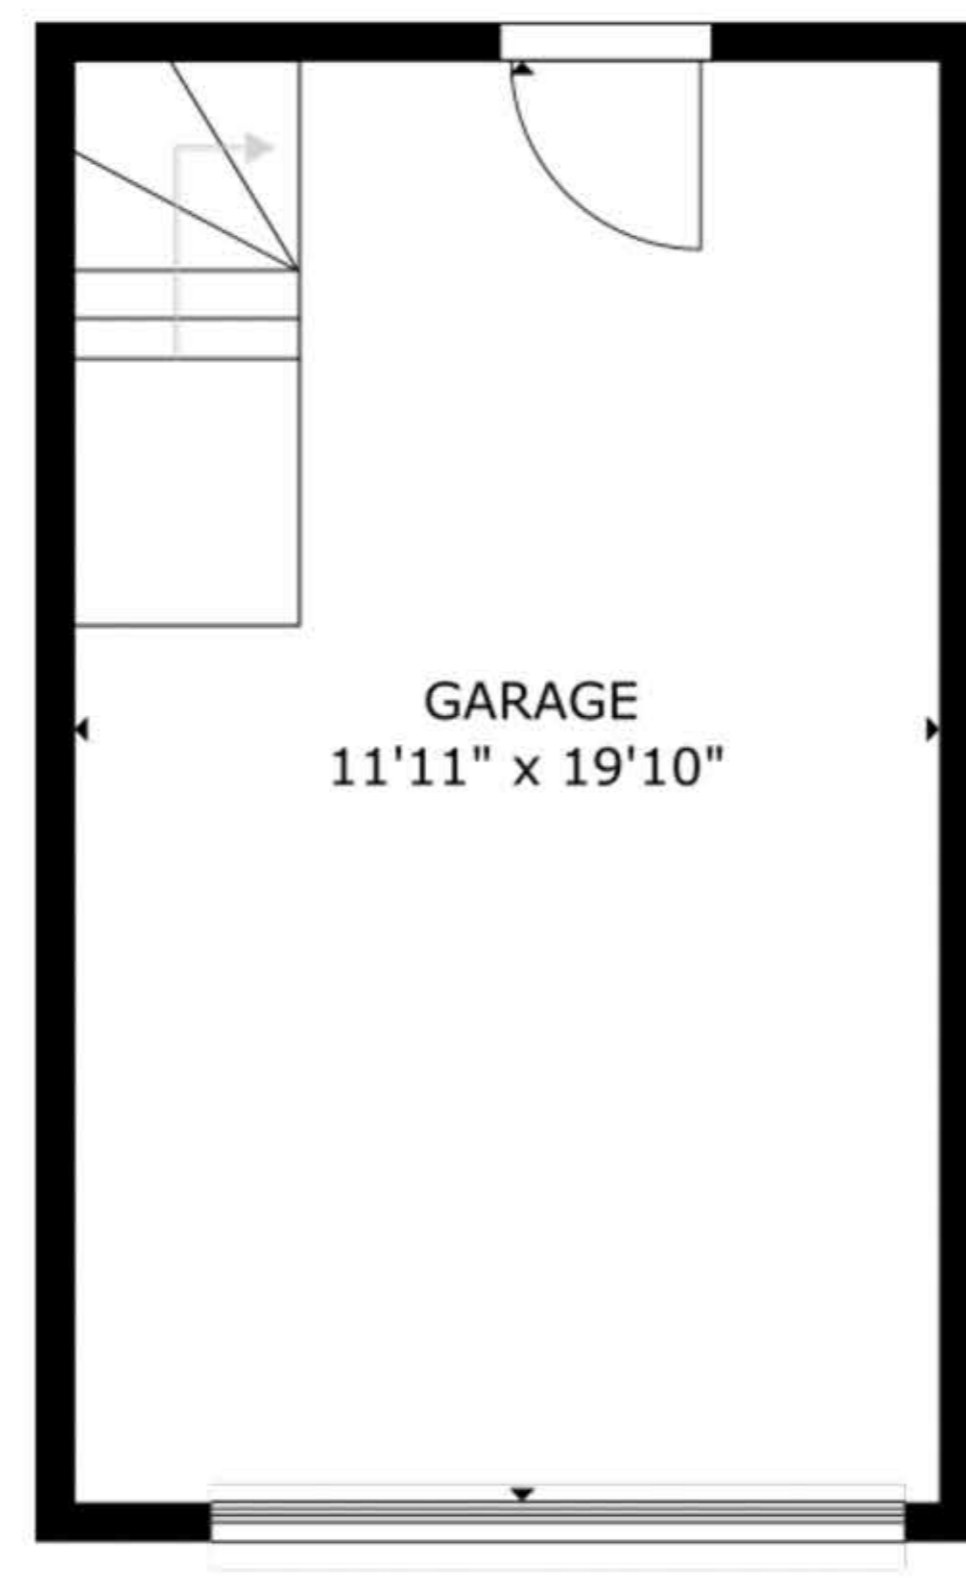

FLOOR 1

FLOOR 2

FLOOR 3

FLOOR 4

GROSS INTERNAL AREA
 FLOOR 1: 272 sq ft, FLOOR 3: 627 sq ft, FLOOR 4: 319 sq ft
 EXCLUDED AREAS; GARAGE: 237 sq ft, PATIO: 147 sq ft
 TOTAL: 1218 sq ft
 SIZES AND DIMENSIONS ARE APPROXIMATE, ACTUAL MAY VARY.