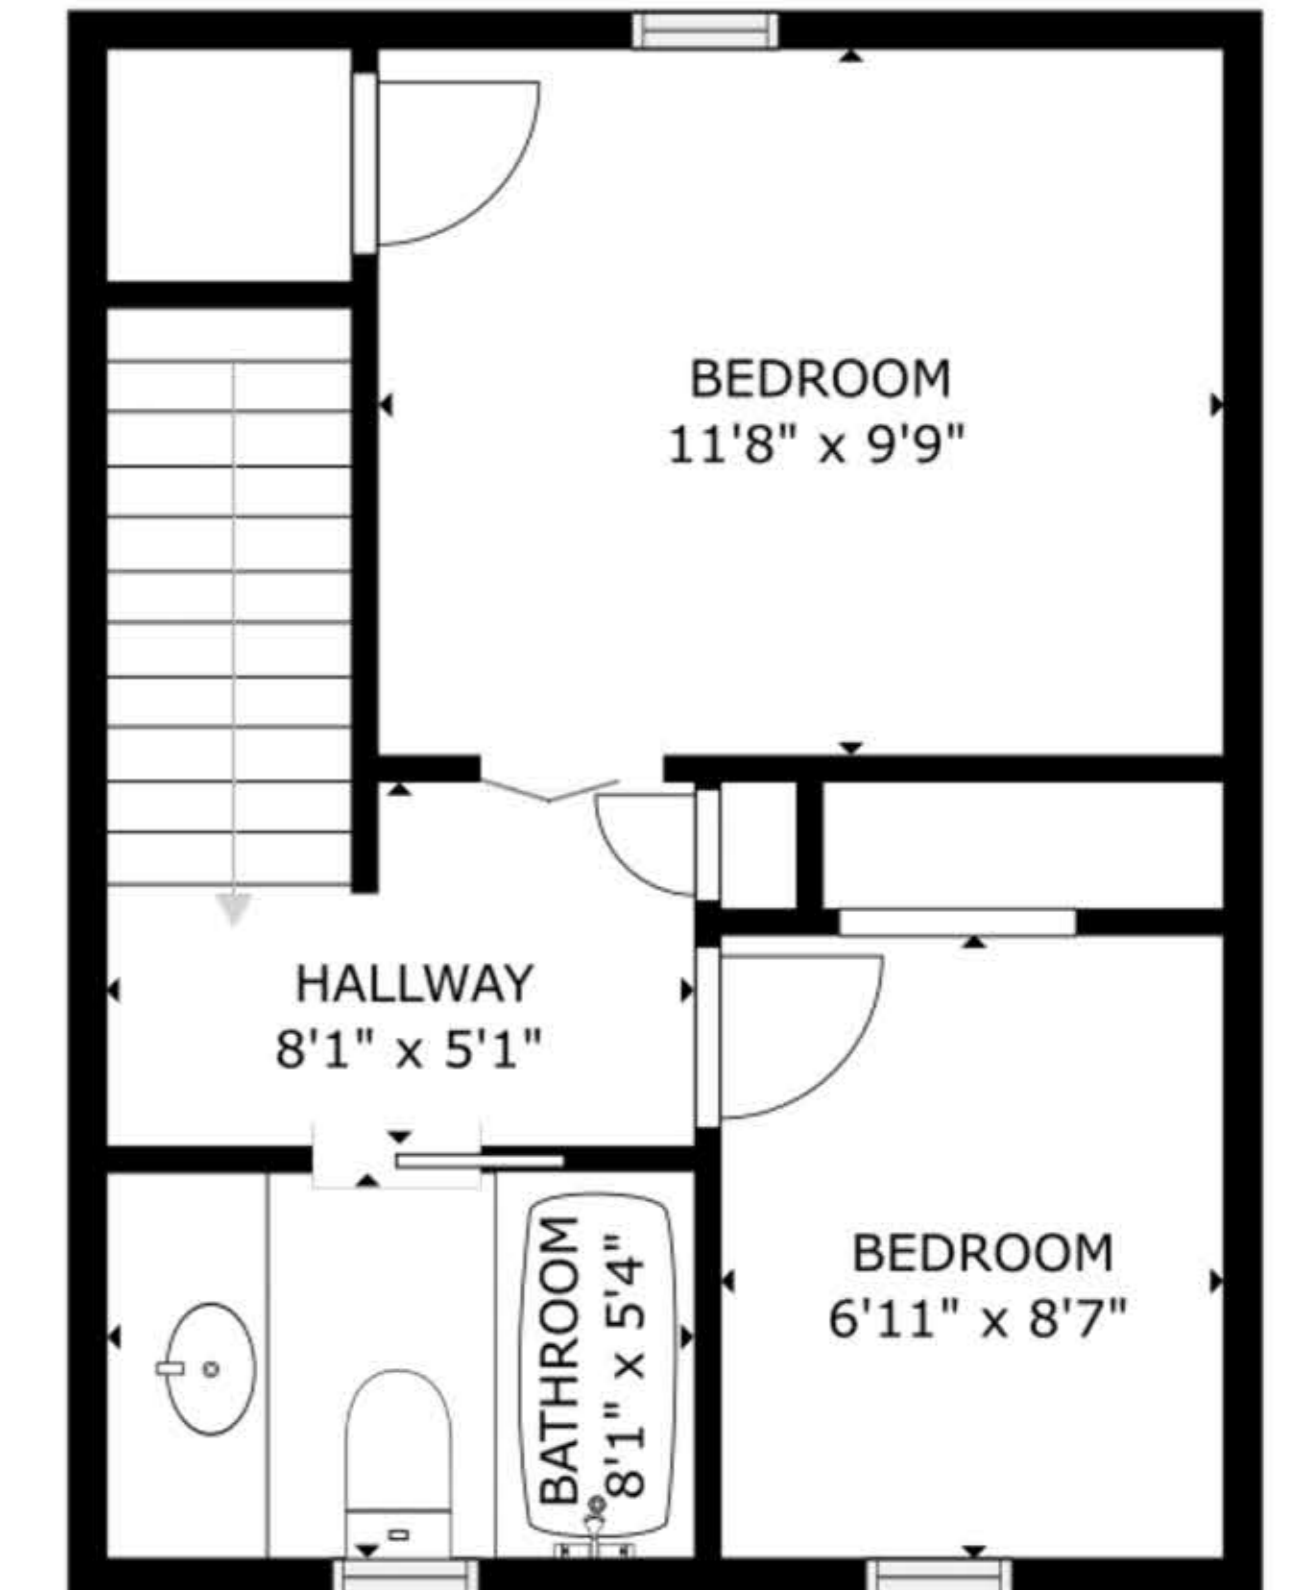

FLOOR 1

FLOOR 2

FLOOR 3

FLOOR 4

GROSS INTERNAL AREA
 FLOOR 1: 272 sq ft, FLOOR 3: 627 sq ft, FLOOR 4: 319 sq ft
 EXCLUDED AREAS; GARAGE: 237 sq ft, PATIO: 147 sq ft
 TOTAL: 1218 sq ft
 SIZES AND DIMENSIONS ARE APPROXIMATE, ACTUAL MAY VARY.